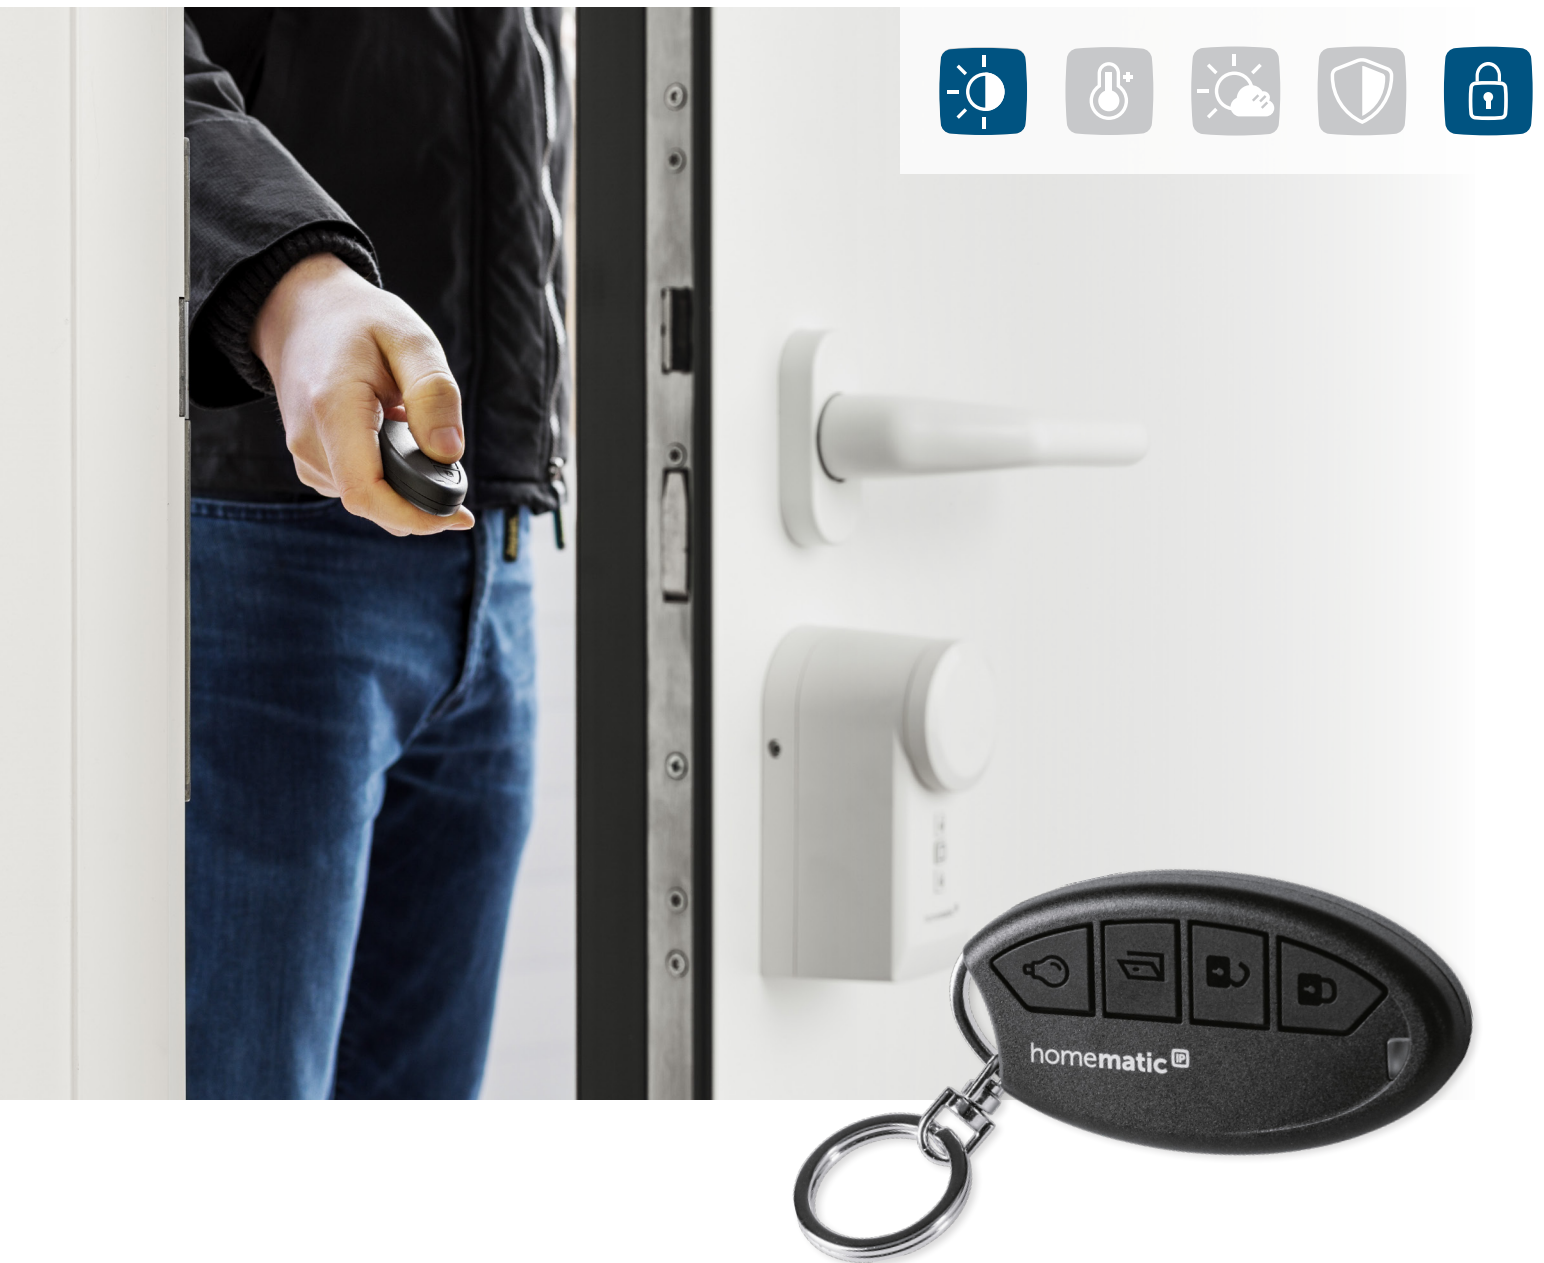

OPENS THE DOOR
AT THE TOUCH OF A
BUTTON

Key Ring Remote Control – access control

HmIP-KRCK

The key ring remote control in combination with the Homematic IP Door Lock Drive is the ideal solution for convenient and intelligent unlocking, locking and opening of doors. The remote control replaces a standard key and allows you to enter your smart home with just one button press.

homematic ^{IP}
Smart Living, Simply Exciting.

IDEAL IN COMBINATION WITH THE HOMEMATIC IP DOOR LOCK DRIVE

The compact key ring remote control controls the Homematic IP Door Lock Drive, enabling entrance doors to be unlocked, locked and opened. The additional light button can be used, for example, to switch lighting in the entrance area on and off.

CONVENIENT REMOTE CONTROL FOR THE KEY RING

With its compact design, the small remote control fits into every trouser pocket – or on your key ring. Thus, it is ideal for operation at home, in outdoor areas or in your car when coming home. If the remote control should ever get lost, it can simply be deactivated via the app.

POWERFUL AND ROBUST

The wide radio range of up to 200 metres enables the front door to be opened even on the way to the door. The housing made of halogen-free, glass-fibre reinforced plastic makes the remote control durable and it can withstand any situation thanks to its high temperature range. Each button press is confirmed directly via the integrated multicolour LED.