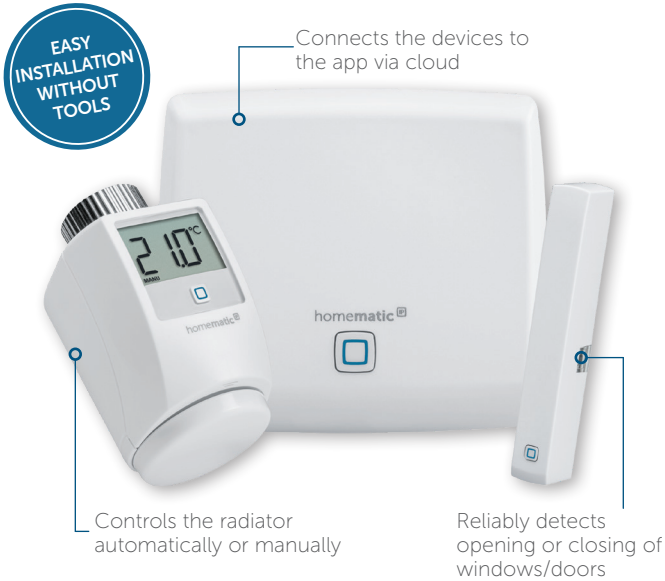

START NOW!

**REDUCE HEATING
COSTS, INCREASE
YOUR COMFORT**

Starter Set Climate Control

HmIP-SK1

The easy entry into smart heating control: Individual heating profiles of the radiator thermostat and intelligent ventilation with the window contact can save up to 30% of valuable energy. This reduces heating costs, lowers CO₂ emissions and provides for comfortable temperatures.

homematic ^{IP}
Smart Living, Simply Exciting.

Individual heating profiles via the free Homematic IP app

EASY ENTRY INTO THE SMART HOME WORLD

Flexible extension to a comprehensive smart home is possible at any time thanks to the large Homematic IP product range.

COMFORTABLE AND SECURE, ALSO WHILE BEING ON THE WAY

The Homematic IP app is used to adjust the personal temperature at any time – even when you are out and about, in case you get home earlier than expected.